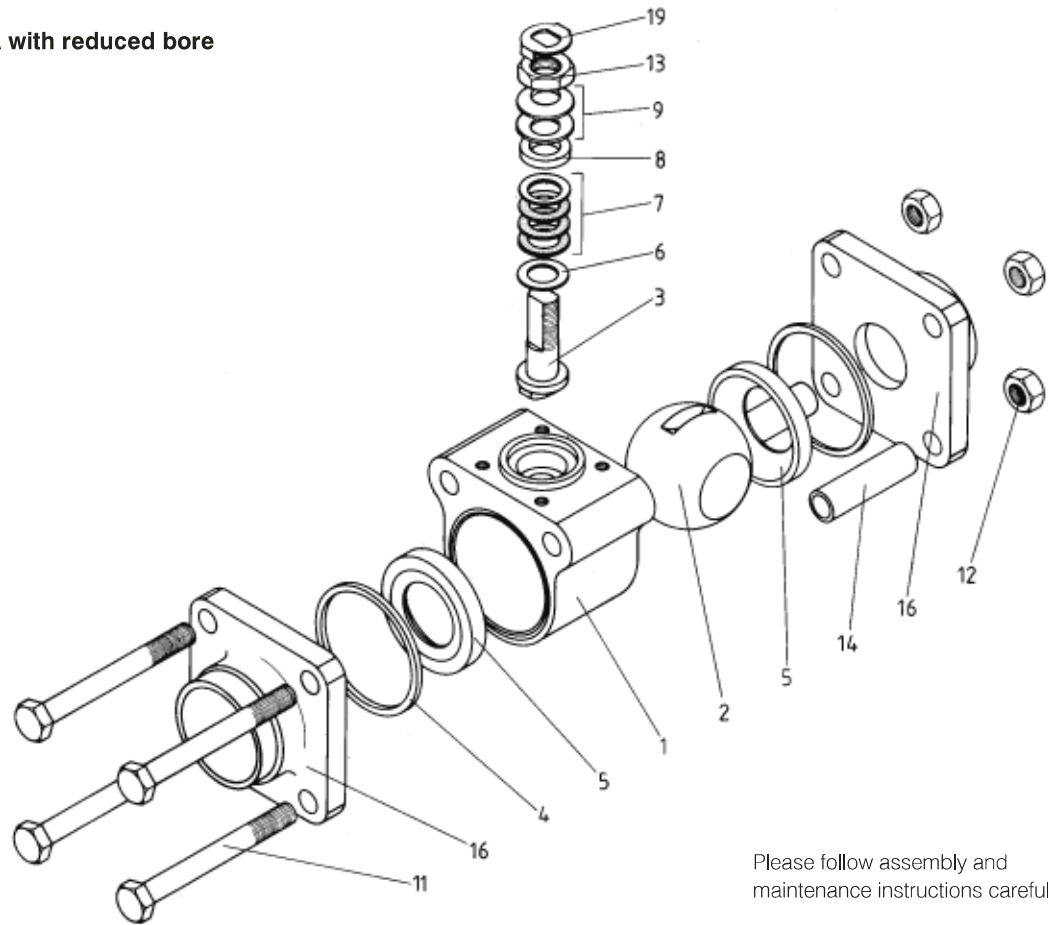

Exploded view 3 piece ball valves Series RA

**Ball valve of series RA with reduced bore
DN10 to DN50; CBS**

Please follow assembly and maintenance instructions carefully.

**Ball valve series RA with reduced bore
DN10 to DN50; CBF**

Spare parts numbers

- 1 Body
- 2 Ball
- 3 Stem
- 4 Body gasket
- 5 Seat
- 6 Stem seal
- 7 Stem packing
- 8 Stem packing follower
- 9 Belleville washer
- 10 Lock washer
- 11 Tie rod/Body bolt
- 12 Nut
- 13 Stem Nut
- 14 Sleeve
- 16 End piece
- 17 Flange end
- 18 Handle
- 19 Lock washer
- 27 Travel stop