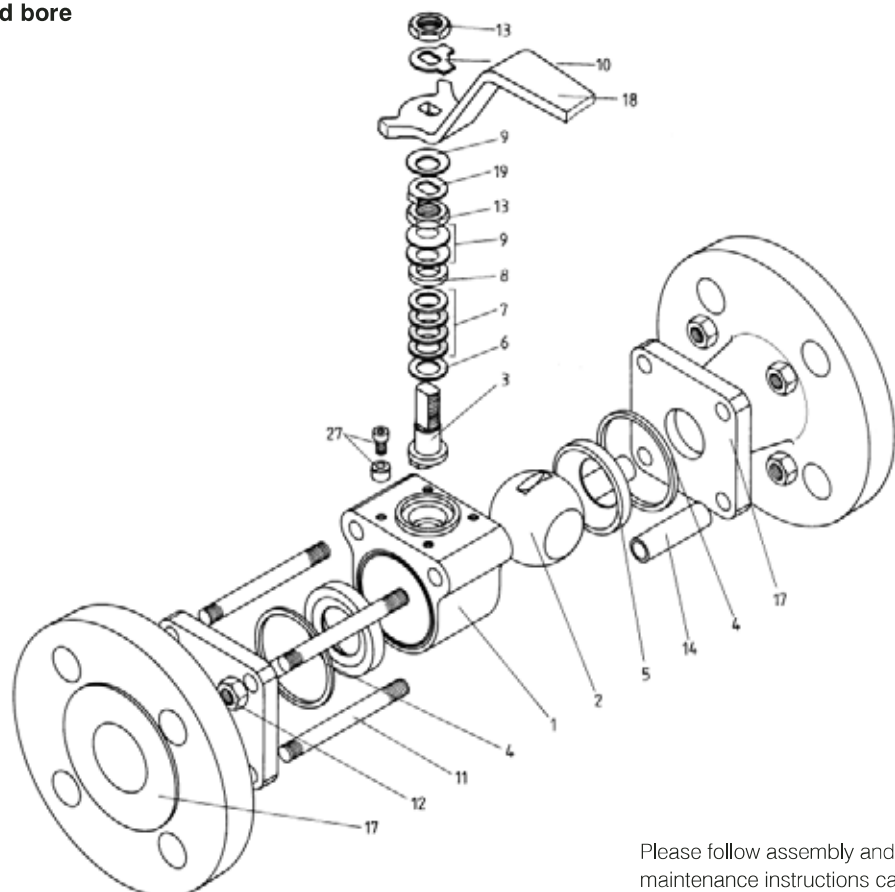

Exploded view 3 piece ball valves Series RA

**Ball valve of series RA with reduced bore
DN10 to DN50; CBS**

Please follow assembly and maintenance instructions carefully.

**Ball valve series RA with reduced bore
DN10 to DN50; CBF**

Spare parts numbers

- 1 Body
- 2 Ball
- 3 Stem
- 4 Body gasket
- 5 Seat
- 6 Stem seal
- 7 Stem packing
- 8 Stem packing follower
- 9 Belleville washer
- 10 Lock washer
- 11 Tie rod/Body bolt
- 12 Nut
- 13 Stem Nut
- 14 Sleeve
- 16 End piece
- 17 Flange end
- 18 Handle
- 19 Lock washer
- 27 Travel stop