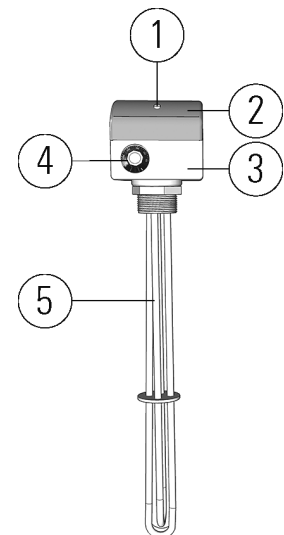

## Material specification

1	Reset button
2	Lid
3	Coupling box
4	Control controls
5	Power cartridge

## Function and design

The power cartridge consists of a 2-pole thermostat and a 3-pole overheat protection. Max 10,000 W, 3-phase 400 V. Connection box S7 including thermostat and overheat protection. Connection terminal and internal wiring (100 mm, 150 mm or 200 mm) 100 mm as standard. For connection diagram, see the operating instructions.

## Dimensioning

Contact Armatec

AT 8526EL